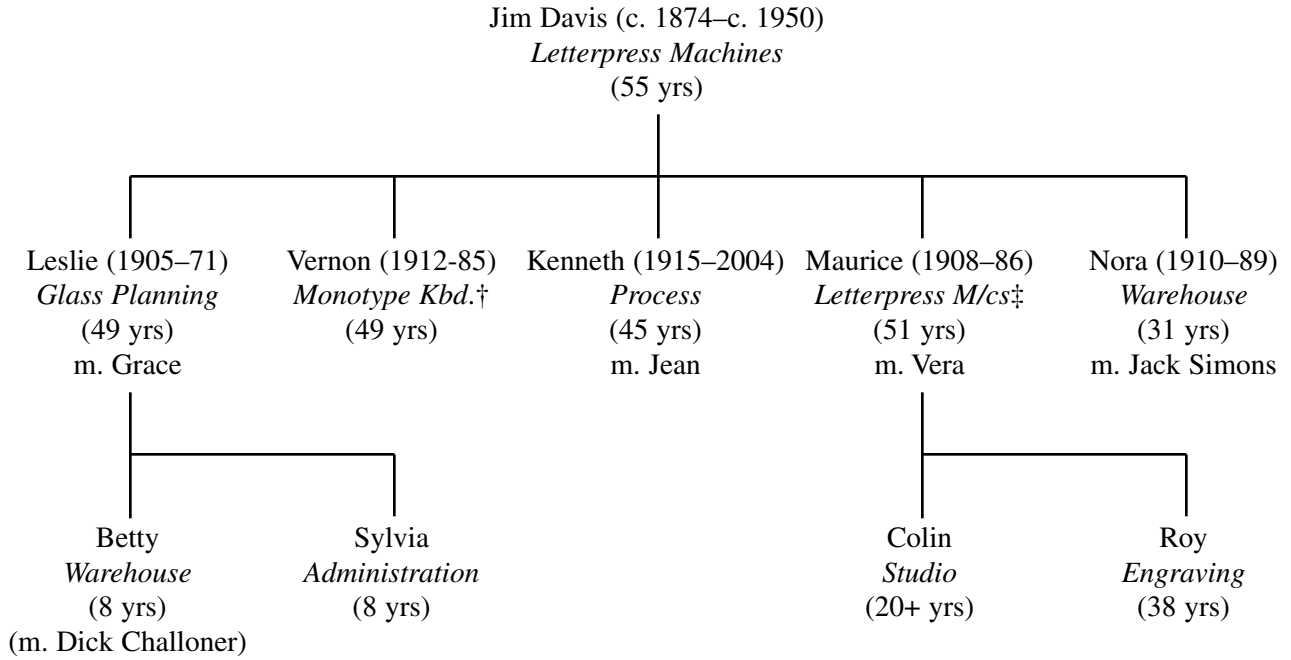

A Davis Family Tree

†Also shift overseer

‡Also deputy night manager

Davis grand total 352+ years of service